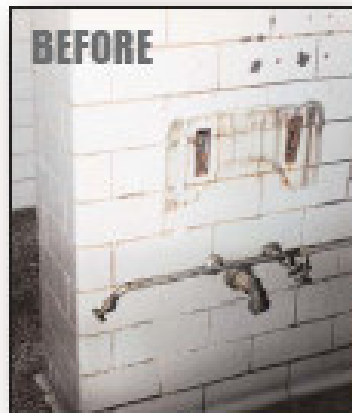

Commercial Projects

Since 1978, *Glas-Tech 9000™* has built a reputation for quality and performance on all types of applications with architects, real estate professionals, and general contractors on commercial, government, and residential projects.