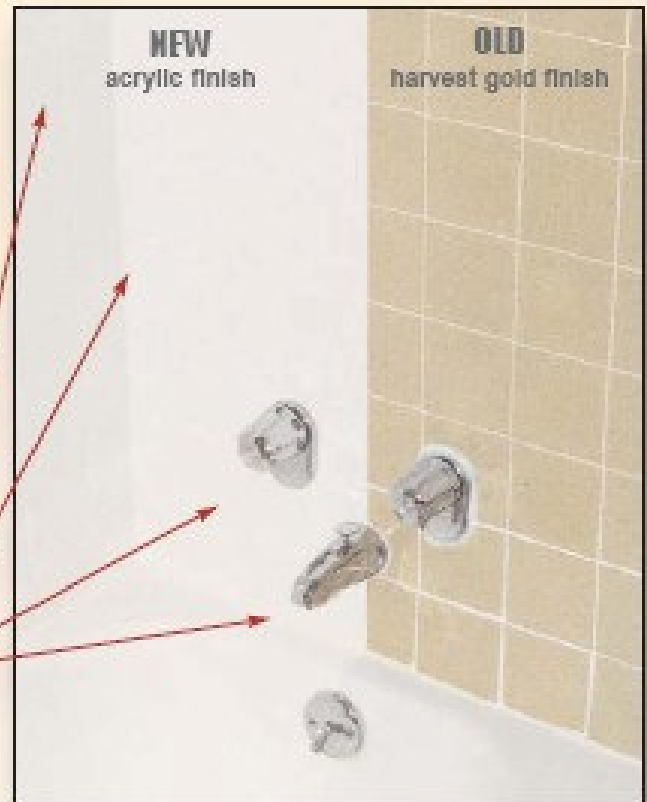

Refinish Ceramic Tile

Glas-Tech 9000™ applied on your ceramic tile creates a protective non-porous barrier to eliminate unsanitary mold and mildew buildup, promoting a clean, fresh environment for your family and guests.

Refinishing your existing ceramic tile seals in hard to keep clean grout lines and protects against water damage and dry wall rot. Using the *Glas-Tech 9000™* process is cost effective... with savings of up to 50% over replacement!

Save 50% over replacement!
Maintenance free groutlines